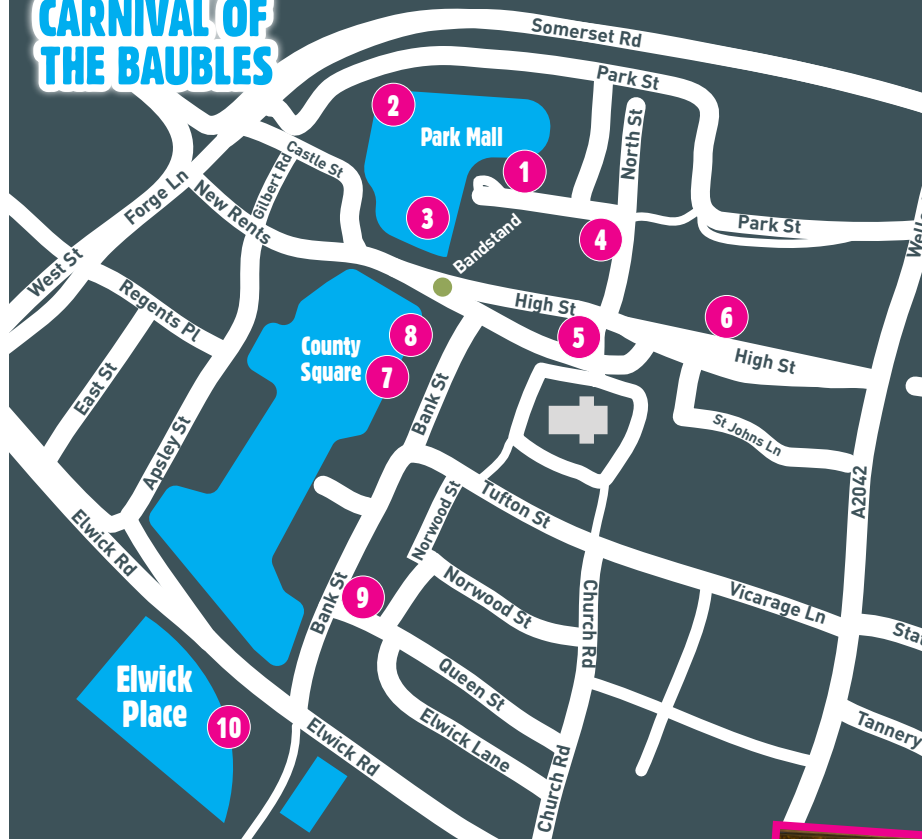

Ashford's CARNIVAL OF THE BAUBLES

Lantern Window Trail

1. Liv 2 Dance
2. The Little Teapot
3. The Craftship Enterprise
4. The Beehive
5. Willow & Green
6. The Glasshouse
7. Bucksford Law
8. Salata
9. Low Key Tap Room
10. The Ashford Cinema